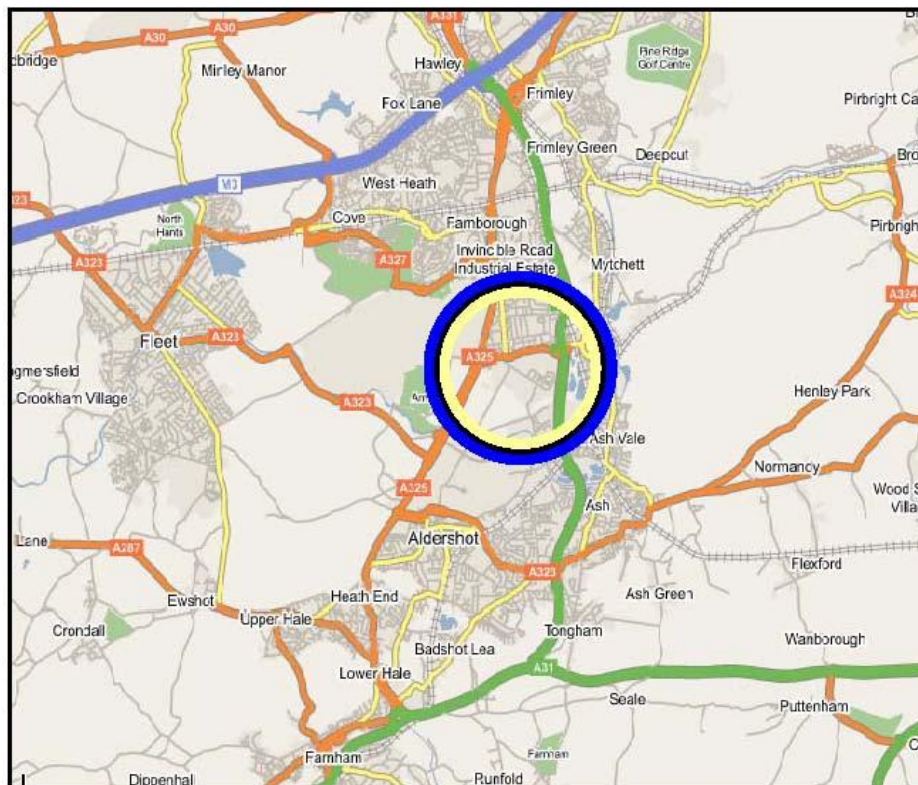

### Approaches to GU11 2LD

From the East, West & North:

...via M3 Junction 4 and A331 (Blackwater Valley Route)

From the South:

...via A31 and A331 (Blackwater Valley Route)

**Fleet & Ewshot**  
*hockey & social world*

*We are located less than 5 minutes from the A331 Junction*

- Leave the A331 at A3011 (Farnborough) and clear the junction.
- Go past motorbike showrooms to roundabout.
- At roundabout, turn left for Aldershot Military Museum.
- At next roundabout, turn right for Aldershot Military Museum.
- Go past the Museum, rugby stadium and football stadium.
- At second set of traffic lights, turn left for Army Tennis Centre.
- Follow the road round, past the assault course to the pitches.
- Please use the car park on the right hand side opposite the pitches.